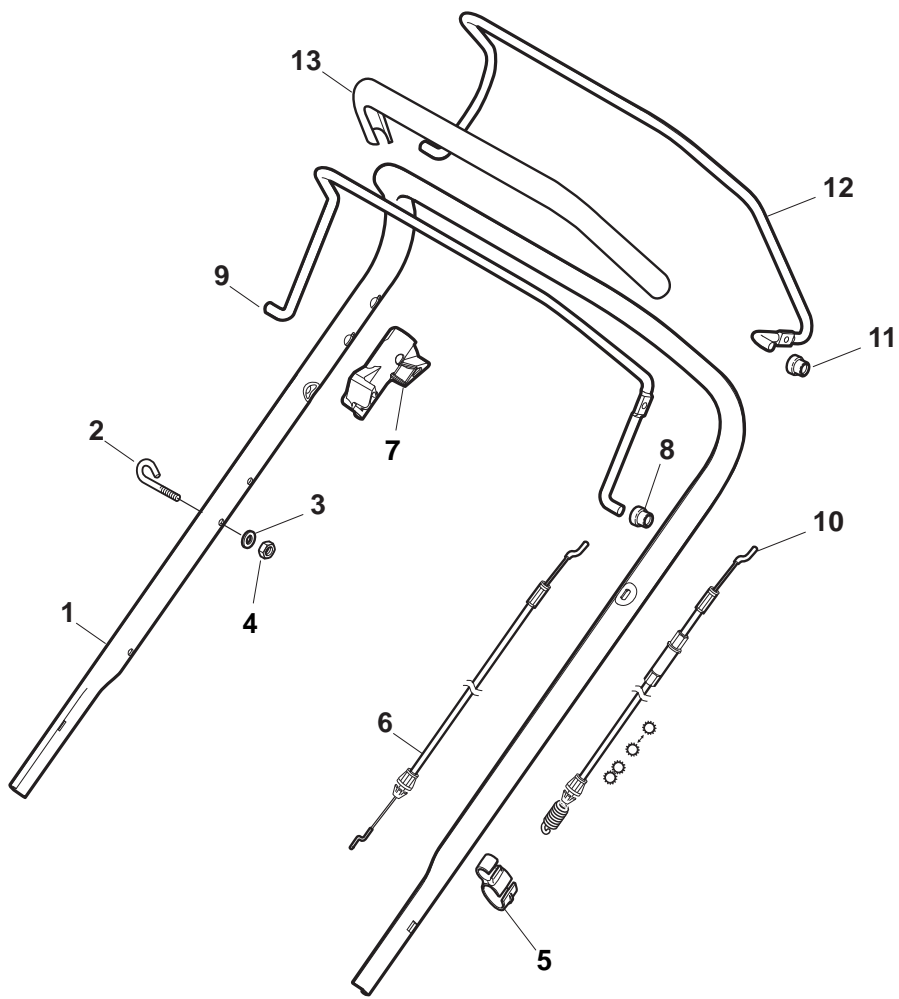

POS	PART. NO	Q.ty	DESCRIPTION	DESCRIZIONE	DESCRIPTION	BESCHREIBUNG	REMARKS
1	381006838/0	1	Handle, Upper Part	Manico, Parte Sup	Mancheron, Partie Superieure	Holm, Oberteil	for NT Throttle/DELTA Dashboard
1	381007522/0	1	Handle, Upper Part	Manico, Parte Sup	Mancheron, Partie Superieure	Holm, Oberteil	for TD-CA Dashboard (Black)
1	381007525/0	1	Handle, Upper Part	Manico, Parte Sup	Mancheron, Partie Superieure	Holm, Oberteil	for TD-CA Dashboard (Grey)
2	122430313/0	1	Guide Spring	Molla Guida	Ressort De Guide	Feder Führer	
3	112521330/0	1	Washer	Rosetta	Rondelle	Scheibe	
4	112154510/0	1	Nut	Dado	Ecrou	Mutter	
5	118390020/0	1	Fairlead	Fermacavo	Fixation Cable	Kabelbefestigung	
6	181030053/0	1	Cable, Thread Engine Brake	Cavo Freno Motore	Cable Frein Moteur	Kabel, Motorbremse	GGP-B&S Engine
6	181030054/0	1	Cable, Thread Engine Brake	Cavo Freno Motore	Cable Frein Moteur	Kabel, Motorbremse	GGP 150cc
6	181030070/0	1	Cable, Thread Engine Brake	Cavo Freno Motore	Cable Frein Moteur	Kabel, Motorbremse	Honda Engine
7	322545204/0	1	Fulcrum Pin	Perno Fulcro	Pivot	Gelenkpunkt	
8	122041966/0	1	Bush	Bussola	Douille	Büchse	
9	181003300/1	1	Lever, Engine Brake	Leva Freno Motore	Levier Frein Moteur	Hebel, Motorbremse	
10	381030092/0	1	Cable, Rear Drive	Cavo Comando Trazione	Câble, Comm. Traction	Kabel, Antrieb	
11	122041966/0	1	Bush	Bussola	Douille	Büchse	
12	181003301/0	1	Lever, Driving	Leva Trazione	Levier Traction	Antriebhebel	
13	122291050/0	1	Handgrip Black	Impugnatura Manico Nera	Poignée Noir	Handgriff Schwarz