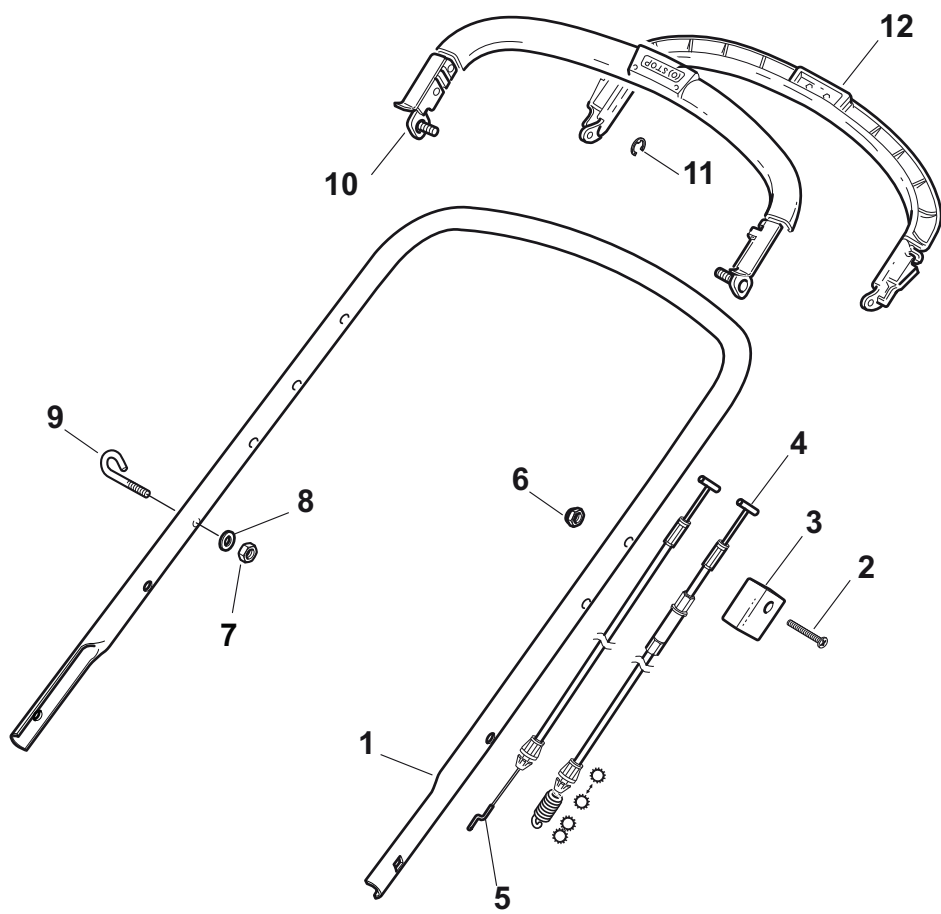

POS	PART. NO	Q.ty	DESCRIPTION	DESCRIZIONE	DESCRIPTION	BESCHREIBUNG	REMARKS
1	381006803/0	1	Handle, Upper Part	Manico, Parte Sup	Mancheron, Partie Superieure	Holm, Oberteil	Black
1	381006805/0	1	Handle, Upper Part	Manico, Parte Sup	Mancheron, Partie Superieure	Holm, Oberteil	Grey
2	112727787/0	1	Screw	Vite	Vis	Schraube	
3	322551640/0	1	Plate	Piastrina	Plaquette	Plättchen	
4	381030094/0	1	Cable, Rear Drive	Cavo Comando Trazione	Câble, Comm. Traction	Kabel, Antrieb	
5	181030056/0	1	Cable, Thread Engine Brake	Cavo Freno Motore	Cable Frein Moteur	Kabel, Motorbremse	HONDA-GGP-B&S Engine
5	181030057/0	1	Cable, Thread Engine Brake	Cavo Freno Motore	Cable Frein Moteur	Kabel, Motorbremse	GGP 150cc
6	112154510/0	1	Nut	Dado	Ecrou	Mutter	
7	112154510/0	1	Nut	Dado	Ecrou	Mutter	
8	112521330/0	1	Washer	Rosetta	Rondelle	Scheibe	
9	122430313/0	1	Guide Spring	Molla Guida	Ressort De Guide	Feder Führer	
10	381003330/0	1	Lever, Engine Brake	Leva Freno Motore	Levier Frein Moteur	Hebel, Motorbremse	
11	112000930/0	1	Snap Ring	Anello Elastico	Anneau Ressort	Sprengring	
12	381003297/1	1	Driving Lever	Leva Trazione	Levier Traction	Antriebhebel